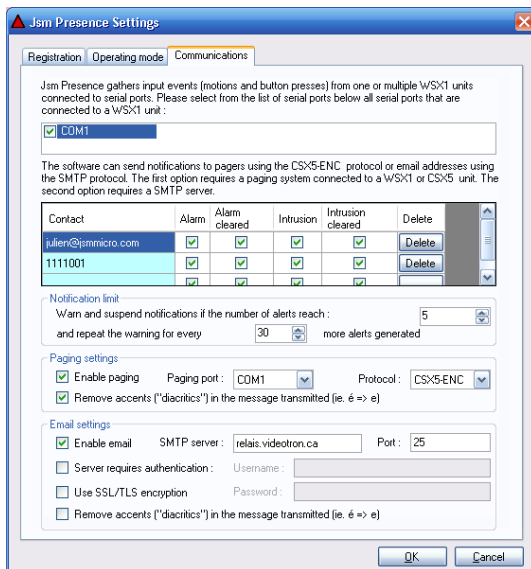

Overview

Jsm Presence is a software designed to monitor resident's presence in retirement homes and make sure everyone is safe. It can work using two modes; infrared motion sensors : when a given time lapse expires and no motion is detected, an alarm is raised; or push buttons : residents must push their buttons during a specific time period, an alarm is reported for residents who have not pressed their buttons at the end of the period. Alerts are displayed using a flashy blinking window, to catch attention. The software also supports defining absence periods and optionally notifying staff by email (Blackberry, iPhone, ...).

Features

- Designed to monitor resident's presence : make sure every resident is safe
- Works with push buttons : if residents do not press within a certain time frame, an alarm is reported
- Works using infrared motion sensors : if a certain time period elapses, an alarm is reported
- Gather presence data from multiple COM ports
- Define absence periods to disable alarm reporting for a given time lapse if the resident plans to go away
- Intrusions can be reported if motion is detected during an absence period
- Transmit notifications to pagers and email addresses if alarms and intrusions are reported
- Quickly get an overview of residents' personal information and current status
- Add custom details to residents' profiles such as phone number and remarks
- View an history of the events that occurred for each resident
- Receive graphical alerts on-screen for alarms and intrusions